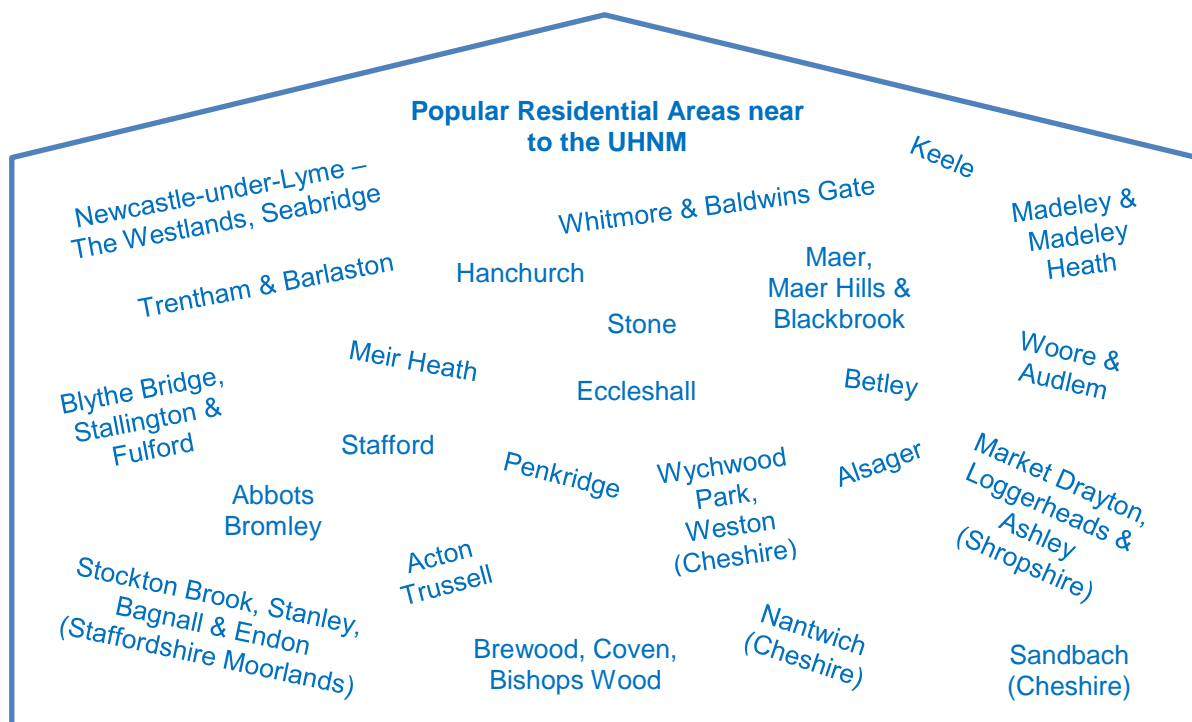

Popular Residential Areas

A search online at www.rightmove.co.uk or www.zoopla.co.uk will provide more insight into house types and prices and area information around Stoke-on-Trent and Stafford.